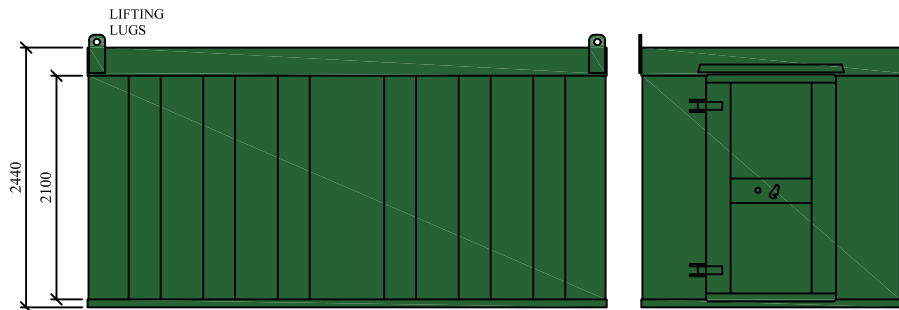

HIGHLY  
SECURE  
VANDAL RESISTANT

- SITESAFE SINGLE END DOOR  
OTHER OPTIONS INCLUDE:
- DOUBLE DOORS 1830mm WIDE
  - DOUBLE DOORS 1981mm WIDE
  - DOUBLE DOORS 2132mm WIDE
  - DOORS CAN BE POSITIONED IN THE LONG WALL

FLAT ROOF PAINTED PROFILE STEEL OUTER FINISH

APEX STEEL TILE ROOF BRICK SLIP OUTER FINISH

APEX ROOF PAINTED PROFILE STEEL OUTER FINISH

TILE EFFECT ROOF TIMBER CLAD OUTER FINISH

DO NOT SCALE REMOVE ALL BURRS AND SHARP EDGES	 THIRD ANGLE PROJECTION	REV No	DATE	BY	CUSTOMER	 RIVERSIDE WORKS CLEVELAND T53 RAT 01642 244663	DRAWN	DESCRIPTION
		REV 1					JWH	
		REV 2					SCALE	
		REV 3					DATE	DRG No WEBTSMODEL168
		REV 4					07/03/2011	