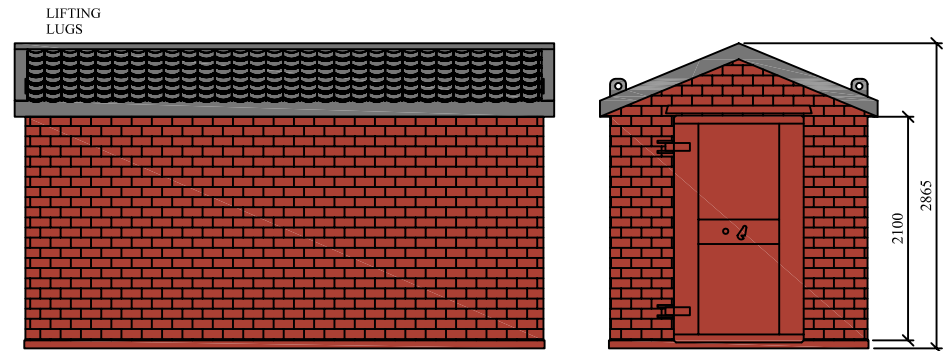

HIGHLY  
SECURE  
VANDAL RESISTANT

- SITESAFE SINGLE END DOOR  
OTHER OPTIONS INCLUDE:
- DOUBLE DOORS 1830mm WIDE
  - DOUBLE DOORS 1981mm WIDE
  - DOUBLE DOORS 2132mm WIDE
  - DOORS CAN BE POSITIONED IN THE LONG WALL

FLAT ROOF PAINTED PROFILE STEEL OUTER FINISH

APEX STEEL TILE ROOF BRICK SLIP OUTER FINISH

APEX ROOF PAINTED PROFILE STEEL OUTER FINISH

TILE EFFECT ROOF TIMBER CLAD OUTER FINISH

DO NOT SCALE REMOVE ALL BURRS AND SHARP EDGES	 THIRD ANGLE PROJECTION	REV No	DATE	BY	CUSTOMER	 RIVERSIDE WORKS CLEVELAND T53 RAT 01642 244663	DRAWN	DESCRIPTION
		REV 1					JWH	
		REV 2					SCALE	
		REV 3					DATE	DRG No WEBTSMODEL168
		REV 4					07/03/2011	