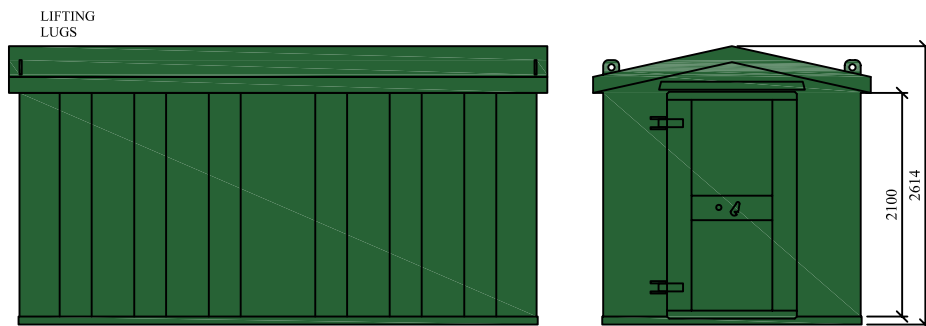

HIGHLY  
SECURE  
VANDAL RESISTANT

- SITESAFE SINGLE END DOOR  
OTHER OPTIONS INCLUDE:
- DOUBLE DOORS 1830mm WIDE
  - DOUBLE DOORS 1981mm WIDE
  - DOUBLE DOORS 2132mm WIDE
  - DOORS CAN BE POSITIONED IN THE LONG WALL

FLAT ROOF PAINTED PROFILE STEEL OUTER FINISH

APEX STEEL TILE ROOF BRICK SLIP OUTER FINISH

APEX ROOF PAINTED PROFILE STEEL OUTER FINISH

TILE EFFECT ROOF TIMBER CLAD OUTER FINISH

DO NOT SCALE REMOVE ALL BURRS AND SHARP EDGES	 THIRD ANGLE PROJECTION	REV No	DATE	BY	CUSTOMER	 RIVERSIDE WORKS CLEVELAND T53 RAT 01642 244663	DRAWN	DESCRIPTION
		REV 1					JWH	
		REV 2					SCALE	
		REV 3					DATE	DRG No WEBTSMODEL168
		REV 4					07/03/2011	