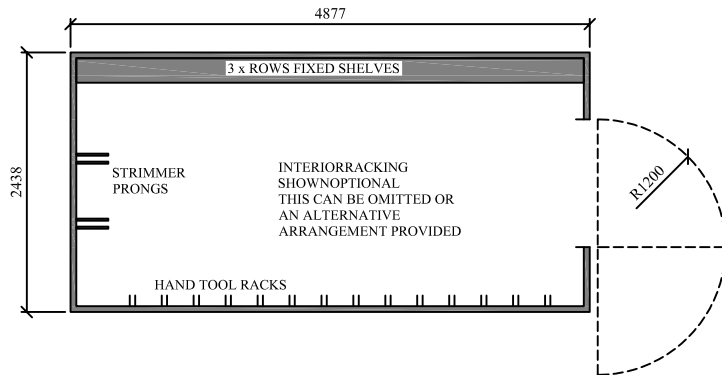

HIGHLY  
SECURE  
VANDAL RESISTANT

- SITESAFE SINGLE END DOOR  
OTHER OPTIONS INCLUDE:
- DOUBLE DOORS 1830mm WIDE
  - DOUBLE DOORS 1981mm WIDE
  - DOUBLE DOORS 2132mm WIDE
  - DOORS CAN BE POSITIONED IN THE LONG WALL

FLAT ROOF PAINTED PROFILE STEEL OUTER FINISH

APEX STEEL TILE ROOF BRICK SLIP OUTER FINISH

APEX ROOF PAINTED PROFILE STEEL OUTER FINISH

TILE EFFECT ROOF TIMBER CLAD OUTER FINISH

DO NOT SCALE REMOVE ALL BURRS AND SHARP EDGES	 THIRD ANGLE PROJECTION	REV No	DATE	BY	CUSTOMER	 RIVERSIDE WORKS CLEVELAND T53 RAT 01642 244663	DRAWN	DESCRIPTION
		REV 1					JWH	
		REV 2					SCALE	
		REV 3					DATE	DRG No WEBTSMODEL168
		REV 4					07/03/2011	