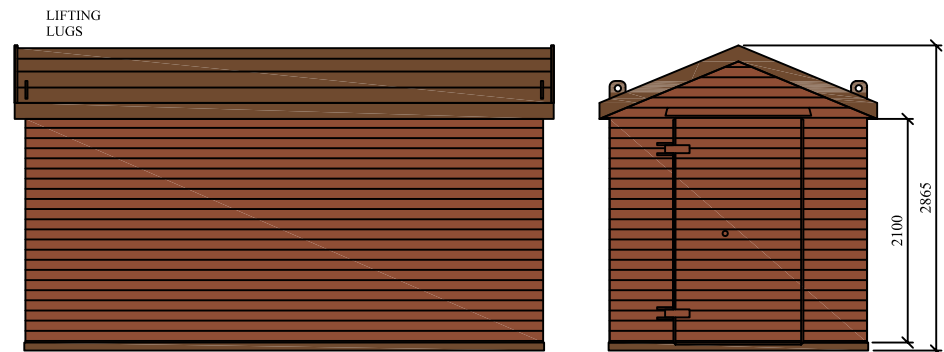

HIGHLY  
SECURE  
VANDAL RESISTANT

- SITESAFE SINGLE END DOOR  
OTHER OPTIONS INCLUDE:
- DOUBLE DOORS 1830mm WIDE
  - DOUBLE DOORS 1981mm WIDE
  - DOUBLE DOORS 2132mm WIDE
  - DOORS CAN BE POSITIONED IN THE LONG WALL

FLAT ROOF PAINTED PROFILE STEEL OUTER FINISH

APEX STEEL TILE ROOF BRICK SLIP OUTER FINISH

APEX ROOF PAINTED PROFILE STEEL OUTER FINISH

TILE EFFECT ROOF TIMBER CLAD OUTER FINISH

DO NOT SCALE REMOVE ALL BURRS AND SHARP EDGES	 THIRD ANGLE PROJECTION	REV No	DATE	BY	CUSTOMER	 RIVERSIDE WORKS CLEVELAND T53 RAT 01642 244663	DRAWN	DESCRIPTION
		REV 1					JWH	
		REV 2					SCALE	
		REV 3					DATE	DRG No WEBTSMODEL168
		REV 4					07/03/2011	